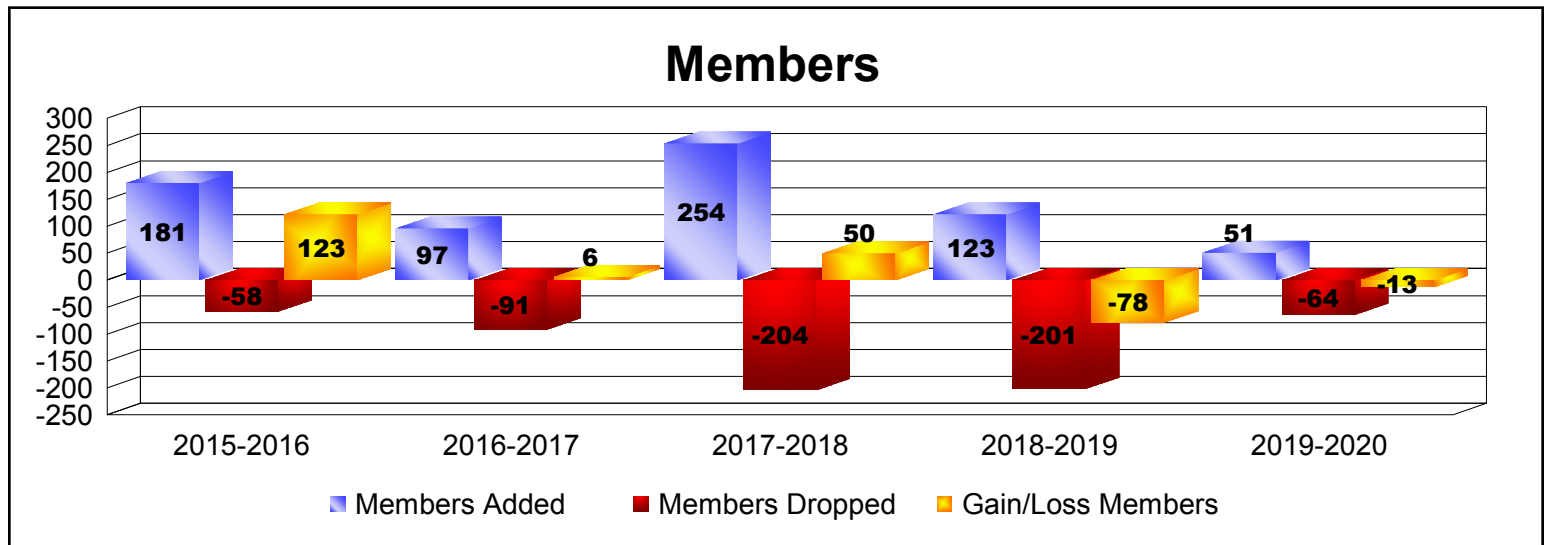

Year	New Clubs	Dropped Clubs	Gain/ Loss Clubs	New Members	Charter Members	Reinstate Members	Transfer Members	Total Member Added	Total Members Dropped	Gain/ Loss Members
2015-2016	2	-2	0	121	58	2	0	181	-58	123
2016-2017	0	-1	-1	97	0	0	0	97	-91	6
2017-2018	4	-2	2	126	120	7	1	254	-204	50
2018-2019	1	-1	0	75	28	15	5	123	-201	-78
2019-2020	0	0	0	39	3	8	1	51	-64	-13
Average	1	-1	0	92	42	6	1	141	-124	18

Year	New Clubs	Dropped Clubs	Gain/ Loss Clubs	New Members	Charter Members	Reinstate Members	Transfer Members	Total Member Added	Total Members Dropped	Gain/ Loss Members
2015-2016	1	0	1	30	31	2	0	63	-20	43
2016-2017	0	-1	-1	38	0	2	0	40	-38	2
2017-2018	2	-1	1	48	43	1	0	92	-80	12
2018-2019	0	0	0	29	42	1	0	72	-59	13
2019-2020	0	0	0	33	0	0	0	33	-34	-1
Average	1	0	0	36	23	1	0	60	-46	14

Year	New Clubs	Dropped Clubs	Gain/ Loss Clubs	New Members	Charter Members	Reinstate Members	Transfer Members	Total Member Added	Total Members Dropped	Gain/ Loss Members
2015-2016	0	0	0	0	0	0	0	0	0	0
2016-2017	0	0	0	2	0	0	0	2	-6	-4
2017-2018	0	0	0	1	0	0	0	1	0	1
2018-2019	0	0	0	0	0	0	0	0	0	0
2019-2020	0	0	0	0	0	0	0	0	0	0
Average	0	0	0	1	0	0	0	1	-1	-1