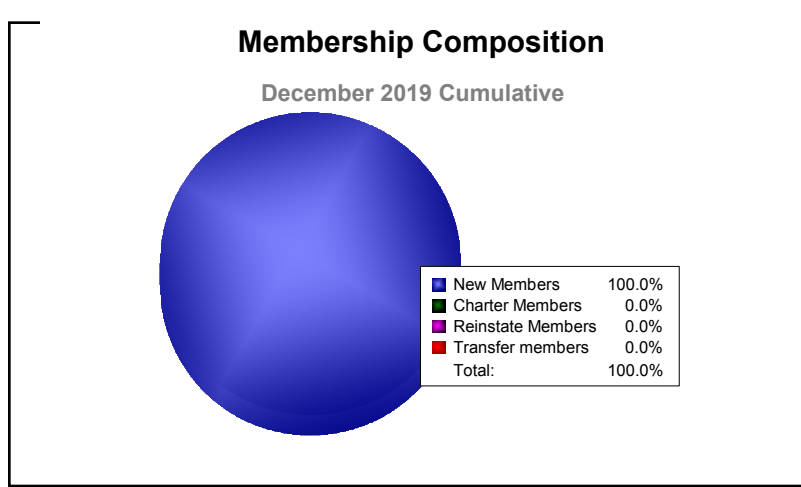

Year	New Clubs	Dropped Clubs	Gain/ Loss Clubs	New Members	Charter Members	Reinstate Members	Transfer Members	Total Member Added	Total Members Dropped	Gain/ Loss Members
2015-2016	2	-2	0	121	58	2	0	181	-58	123
2016-2017	0	-1	-1	97	0	0	0	97	-91	6
2017-2018	4	-2	2	126	120	7	1	254	-204	50
2018-2019	1	-1	0	75	28	15	5	123	-201	-78
2019-2020	0	0	0	39	3	8	1	51	-64	-13
Average	1	-1	0	92	42	6	1	141	-124	18

Year	New Clubs	Dropped Clubs	Gain/ Loss Clubs	New Members	Charter Members	Reinstate Members	Transfer Members	Total Member Added	Total Members Dropped	Gain/ Loss Members
2015-2016	1	0	1	30	31	2	0	63	-20	43
2016-2017	0	-1	-1	38	0	2	0	40	-38	2
2017-2018	2	-1	1	48	43	1	0	92	-80	12
2018-2019	0	0	0	29	42	1	0	72	-59	13
2019-2020	0	0	0	33	0	0	0	33	-34	-1
Average	1	0	0	36	23	1	0	60	-46	14