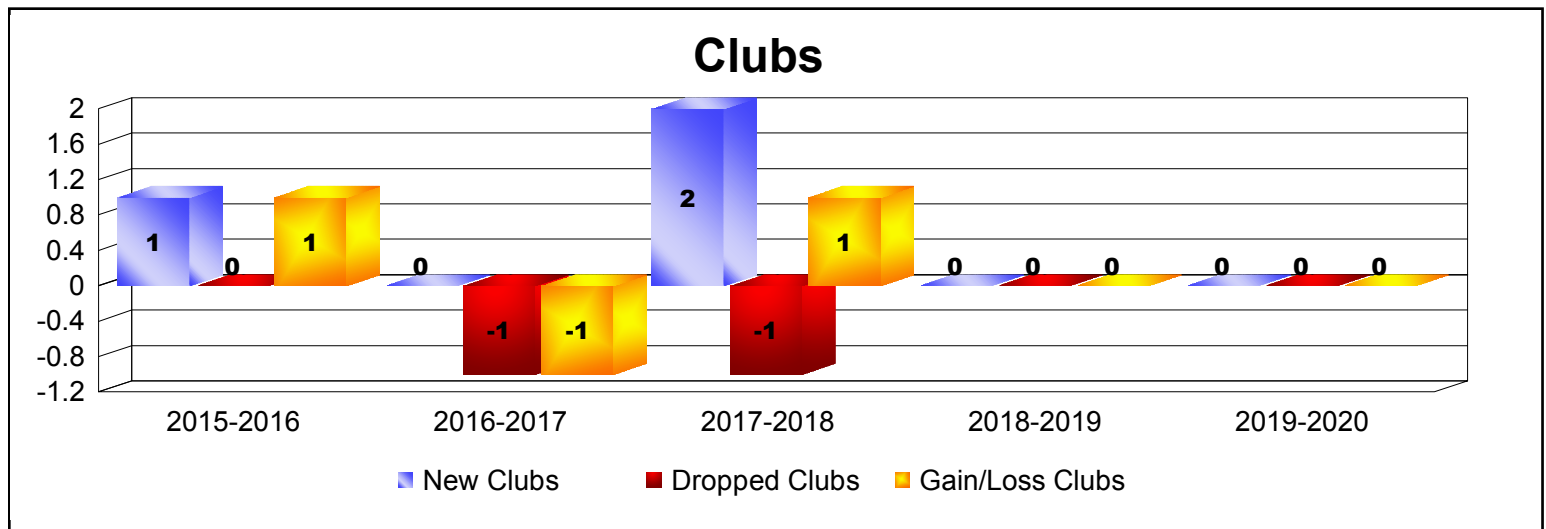

Year	New Clubs	Dropped Clubs	Gain/ Loss Clubs	New Members	Charter Members	Reinstate Members	Transfer Members	Total Member Added	Total Members Dropped	Gain/ Loss Members
2015-2016	2	-2	0	121	58	2	0	181	-58	123
2016-2017	0	-1	-1	97	0	0	0	97	-91	6
2017-2018	4	-2	2	126	120	7	1	254	-204	50
2018-2019	1	-1	0	75	28	15	5	123	-201	-78
2019-2020	0	0	0	39	3	8	1	51	-64	-13
Average	1	-1	0	92	42	6	1	141	-124	18

Year	New Clubs	Dropped Clubs	Gain/ Loss Clubs	New Members	Charter Members	Reinstate Members	Transfer Members	Total Member Added	Total Members Dropped	Gain/ Loss Members
2015-2016	1	0	1	30	31	2	0	63	-20	43
2016-2017	0	-1	-1	38	0	2	0	40	-38	2
2017-2018	2	-1	1	48	43	1	0	92	-80	12
2018-2019	0	0	0	29	42	1	0	72	-59	13
2019-2020	0	0	0	33	0	0	0	33	-34	-1
Average	1	0	0	36	23	1	0	60	-46	14