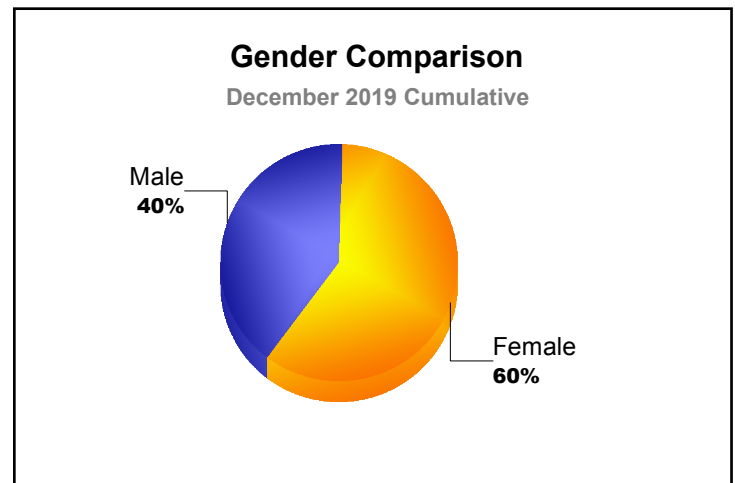

Year	New Clubs	Dropped Clubs	Gain/ Loss Clubs	New Members	Charter Members	Reinstate Members	Transfer Members	Total Member Added	Total Members Dropped	Gain/ Loss Members
2015-2016	2	-2	0	121	58	2	0	181	-58	123
2016-2017	0	-1	-1	97	0	0	0	97	-91	6
2017-2018	4	-2	2	126	120	7	1	254	-204	50
2018-2019	1	-1	0	75	28	15	5	123	-201	-78
2019-2020	0	0	0	39	3	8	1	51	-64	-13
Average	1	-1	0	92	42	6	1	141	-124	18