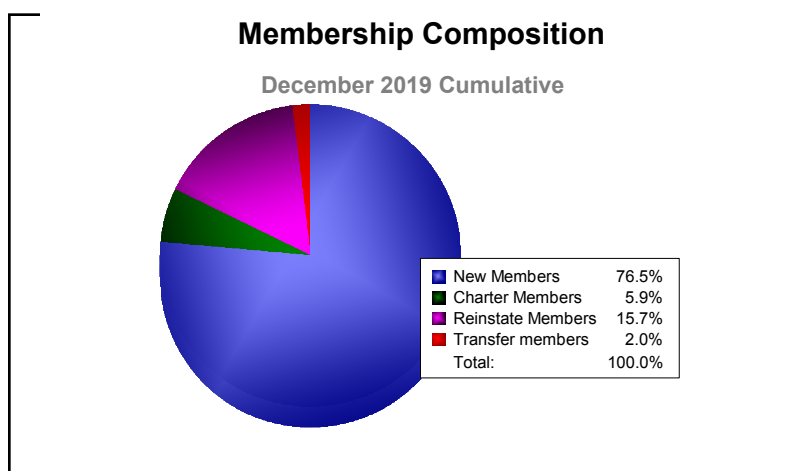

Year	New Clubs	Dropped Clubs	Gain/ Loss Clubs	New Members	Charter Members	Reinstate Members	Transfer Members	Total Member Added	Total Members Dropped	Gain/ Loss Members
2015-2016	2	-2	0	121	58	2	0	181	-58	123
2016-2017	0	-1	-1	97	0	0	0	97	-91	6
2017-2018	4	-2	2	126	120	7	1	254	-204	50
2018-2019	1	-1	0	75	28	15	5	123	-201	-78
2019-2020	0	0	0	39	3	8	1	51	-64	-13
Average	1	-1	0	92	42	6	1	141	-124	18

Year	New Clubs	Dropped Clubs	Gain/ Loss Clubs	New Members	Charter Members	Reinstate Members	Transfer Members	Total Member Added	Total Members Dropped	Gain/ Loss Members
2015-2016	1	0	1	30	31	2	0	63	-20	43
2016-2017	0	-1	-1	38	0	2	0	40	-38	2
2017-2018	2	-1	1	48	43	1	0	92	-80	12
2018-2019	0	0	0	29	42	1	0	72	-59	13
2019-2020	0	0	0	33	0	0	0	33	-34	-1
Average	1	0	0	36	23	1	0	60	-46	14