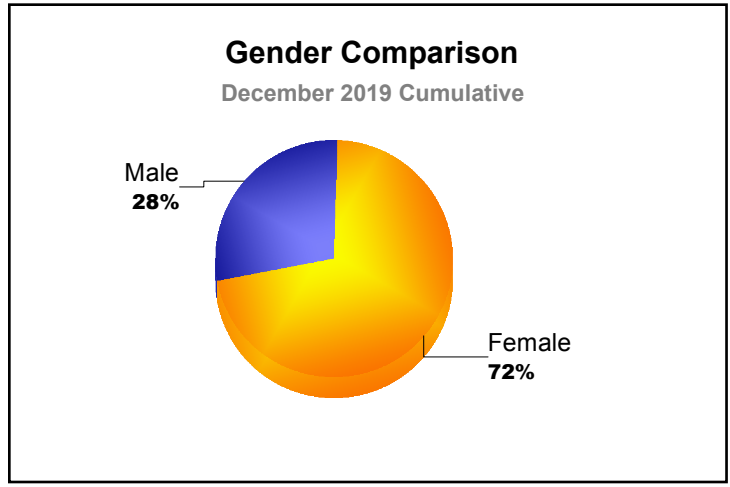

Year	New Clubs	Dropped Clubs	Gain/ Loss Clubs	New Members	Charter Members	Reinstate Members	Transfer Members	Total Member Added	Total Members Dropped	Gain/ Loss Members
2015-2016	1	0	1	30	31	2	0	63	-20	43
2016-2017	0	-1	-1	38	0	2	0	40	-38	2
2017-2018	2	-1	1	48	43	1	0	92	-80	12
2018-2019	0	0	0	29	42	1	0	72	-59	13
2019-2020	0	0	0	33	0	0	0	33	-34	-1
Average	1	0	0	36	23	1	0	60	-46	14