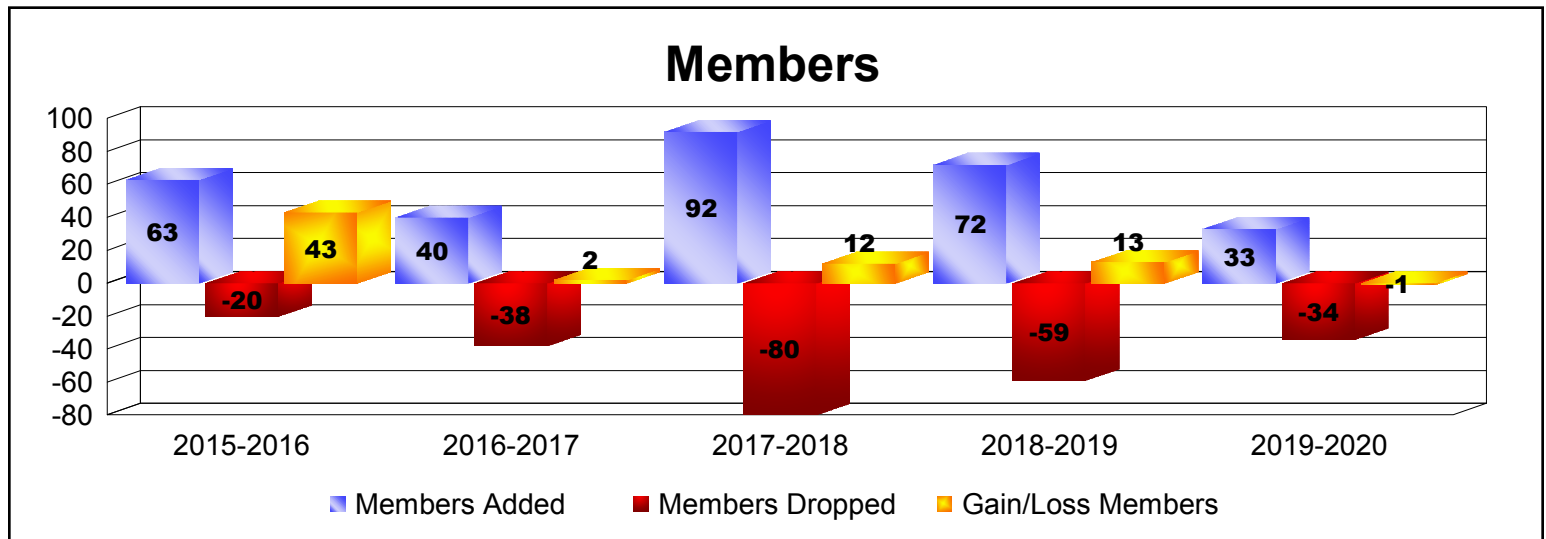

Year	New Clubs	Dropped Clubs	Gain/ Loss Clubs	New Members	Charter Members	Reinstate Members	Transfer Members	Total Member Added	Total Members Dropped	Gain/ Loss Members
2015-2016	2	-2	0	121	58	2	0	181	-58	123
2016-2017	0	-1	-1	97	0	0	0	97	-91	6
2017-2018	4	-2	2	126	120	7	1	254	-204	50
2018-2019	1	-1	0	75	28	15	5	123	-201	-78
2019-2020	0	0	0	39	3	8	1	51	-64	-13
Average	1	-1	0	92	42	6	1	141	-124	18

Year	New Clubs	Dropped Clubs	Gain/ Loss Clubs	New Members	Charter Members	Reinstate Members	Transfer Members	Total Member Added	Total Members Dropped	Gain/ Loss Members
2015-2016	1	0	1	30	31	2	0	63	-20	43
2016-2017	0	-1	-1	38	0	2	0	40	-38	2
2017-2018	2	-1	1	48	43	1	0	92	-80	12
2018-2019	0	0	0	29	42	1	0	72	-59	13
2019-2020	0	0	0	33	0	0	0	33	-34	-1
Average	1	0	0	36	23	1	0	60	-46	14