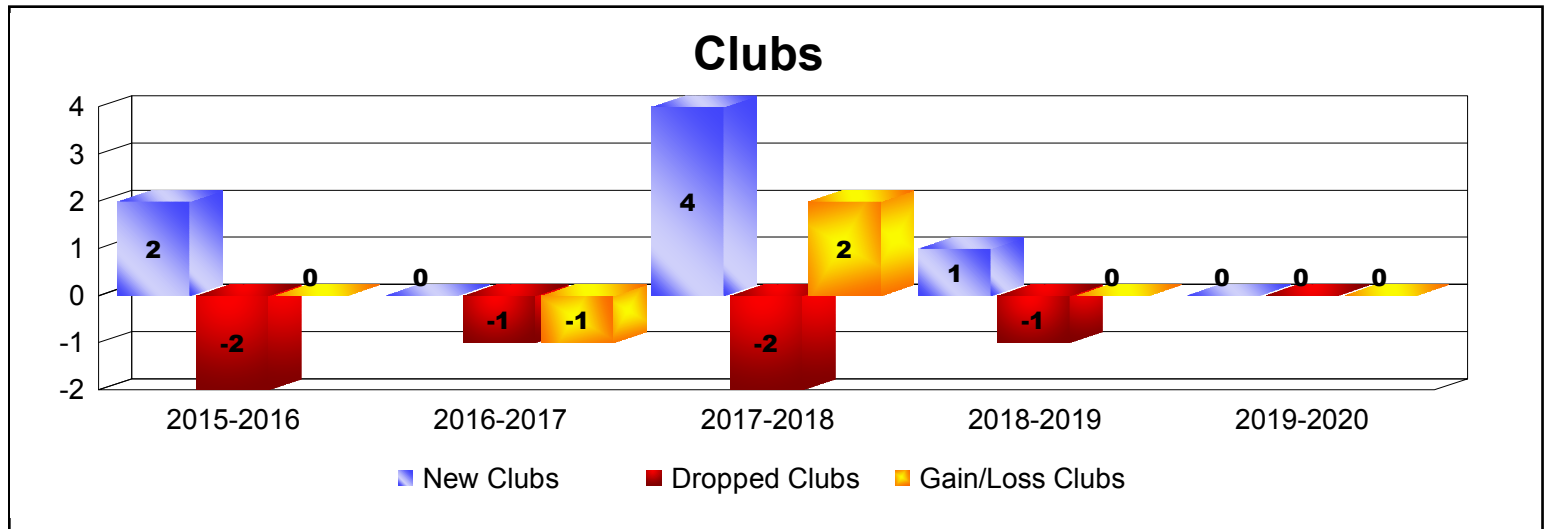

Year	New Clubs	Dropped Clubs	Gain/ Loss Clubs	New Members	Charter Members	Reinstate Members	Transfer Members	Total Member Added	Total Members Dropped	Gain/ Loss Members
2015-2016	2	-2	0	121	58	2	0	181	-58	123
2016-2017	0	-1	-1	97	0	0	0	97	-91	6
2017-2018	4	-2	2	126	120	7	1	254	-204	50
2018-2019	1	-1	0	75	28	15	5	123	-201	-78
2019-2020	0	0	0	39	3	8	1	51	-64	-13
Average	1	-1	0	92	42	6	1	141	-124	18

Year	New Clubs	Dropped Clubs	Gain/ Loss Clubs	New Members	Charter Members	Reinstate Members	Transfer Members	Total Member Added	Total Members Dropped	Gain/ Loss Members
2015-2016	1	0	1	30	31	2	0	63	-20	43
2016-2017	0	-1	-1	38	0	2	0	40	-38	2
2017-2018	2	-1	1	48	43	1	0	92	-80	12
2018-2019	0	0	0	29	42	1	0	72	-59	13
2019-2020	0	0	0	33	0	0	0	33	-34	-1
Average	1	0	0	36	23	1	0	60	-46	14